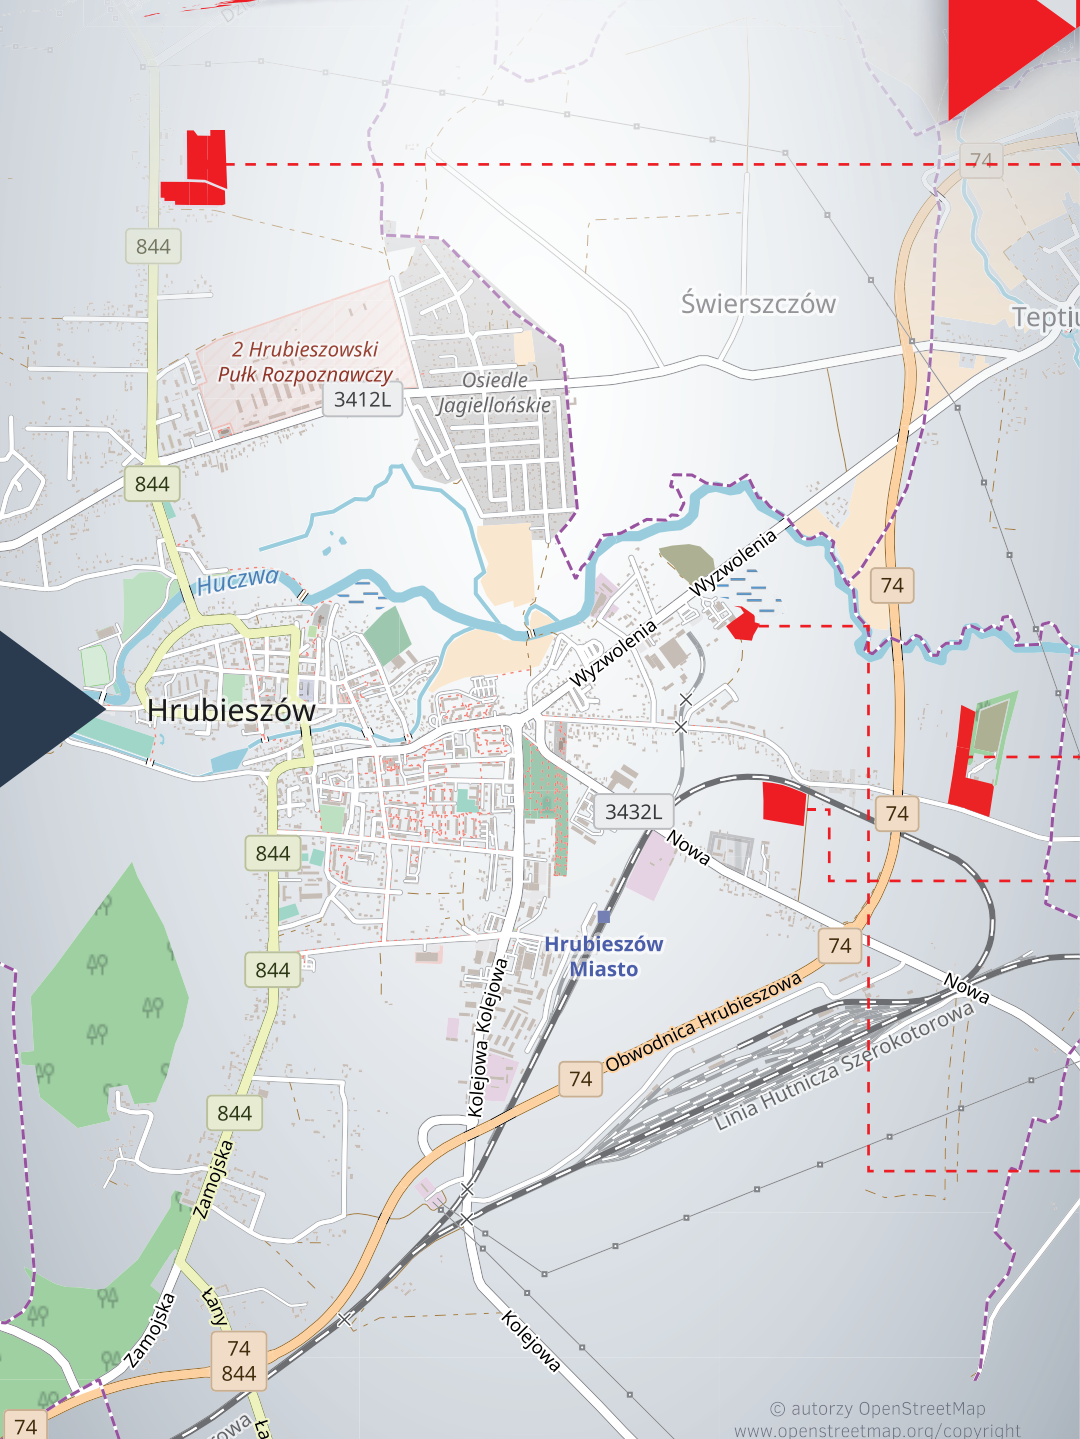

Investment areas
in Hrubieszów

www.miasto.hrubieszow.pl

Hrubieszów

Miasto z klimatem

- ▶ **Plot no 762/6**
with an area of 1,4294 ha
- ▶ **Plot no 762/7**
with an area of 1,6263 ha
- ▶ **Plot no 762/9**
with an area of 0,9243 ha
- ▶ **Plot no 762/10**
with an area of 0,6697 ha
- ▶ **Plot no 762/11**
with an area of 0,5148 ha
- ▶ **Plot no 1986/3**
with an area of 2,4267 ha
- ▶ **Plot no 2255/1**
with an area of 2,2663 ha
- ▶ **Plot no 2255/3**
with an area of 2,6848 ha
- ▶ **Plot no 2293/1**
with an area of 2,5752 ha